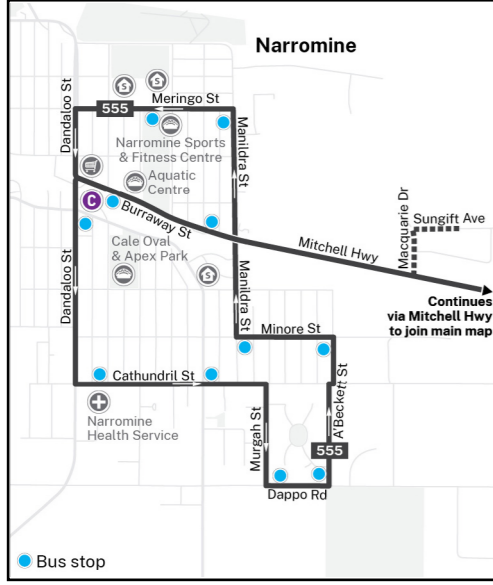

Regional coach and rail services

NSW TrainLink services

For further information on these routes, including ticketing, visit transportnsw.info/regional

Train services

- T** Sydney via Orange, Bathurst and Lithgow

Coach services

- C** Dubbo to Nyngan via Narromine and Warren
- C** Dubbo to Bourke via Narromine, Nyngan and Girilambone
- C** Dubbo to Broken Hill via Narromina, Nyngan, Cobar and Wilcannia
- C** Dubbo to Lightning Ridge via Gilgandra, Coonamble and Walgett
- C** Dubbo to Tamworth via Gilgandra, Coonabarabran and Gunnedah
- C** Dubbo to Lithgow via Wellington, Molong, Orange and Bathurst
- C** Dubbo to Cootamundra via Tomingley, Peak Hill, Parkes, Forbes and Young

Bus route index

Routes operated by Dubbo Buses

- 570** Orana Mall to Dubbo CBD via Southlakes and Fitzroy St
- 571** Orana Mall to Dubbo CBD via Eastridge and Dubbo Base Hospital
- 572** Orana Mall to West Dubbo via Dubbo Base Hospital and Dubbo CBD
- 573** Orana Mall to West Dubbo via Dubbo CBD and Taronga Zoo
- 575** Orana Mall to Dubbo CBD via Keswick and Tamworth St

Routes operated by Ogden's Coaches

- 555** Narromine to Dubbo via Mitchell Hwy
- 556** Wellington to Dubbo via Geurie and Wongarbron

Narromine inset

Wellington inset

Wongarbron & Geurie insets

Dubbo CBD inset