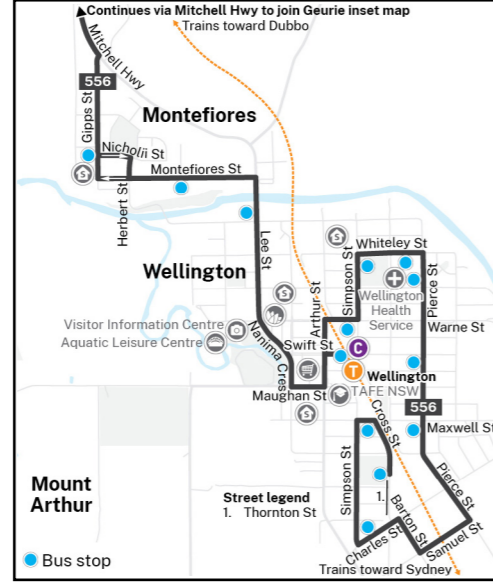

Regional coach and rail services

NSW TrainLink services

For further information on these routes, including ticketing, visit transportnsw.info/regional

Train services

- T** Sydney via Orange, Bathurst and Lithgow

Coach services

- C** Dubbo to Nyngan via Narromine and Warren
- C** Dubbo to Bourke via Narromine, Nyngan and Girilambone
- C** Dubbo to Broken Hill via Narromina, Nyngan, Cobar and Wilcannia
- C** Dubbo to Lightning Ridge via Gilgandra, Coonamble and Walgett
- C** Dubbo to Tamworth via Gilgandra, Coonabarabran and Gunnedah
- C** Dubbo to Lithgow via Wellington, Molong, Orange and Bathurst
- C** Dubbo to Cootamundra via Tomingley, Peak Hill, Parkes, Forbes and Young

Bus route index

Routes operated by Dubbo Buses

- 570** Orana Mall to Dubbo CBD via Southlakes and Fitzroy St
- 571** Orana Mall to Dubbo CBD via Eastridge and Dubbo Base Hospital
- 572** Orana Mall to West Dubbo via Dubbo Base Hospital and Dubbo CBD
- 573** Orana Mall to West Dubbo via Dubbo CBD and Taronga Zoo
- 575** Orana Mall to Dubbo CBD via Keswick and Tamworth St

Routes operated by Ogden's Coaches

- 555** Narromine to Dubbo via Mitchell Hwy
- 556** Wellington to Dubbo via Geurie and Wongarbron

Narromine inset

Wellington inset

Wongarbron & Geurie insets

Dubbo CBD inset