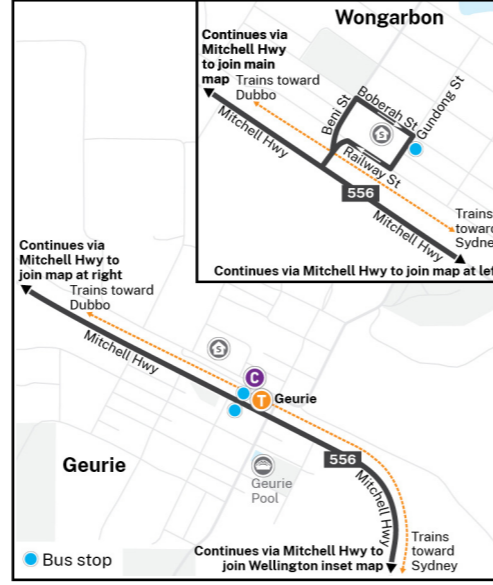

Regional coach and rail services

NSW TrainLink services

For further information on these routes, including ticketing, visit transportnsw.info/regional

Train services

- T** Sydney via Orange, Bathurst and Lithgow

Bus route index

Routes operated by Dubbo Buses

- 570** Orana Mall to Dubbo CBD via Southlakes and Fitzroy St
- 571** Orana Mall to Dubbo CBD via Eastridge and Dubbo Base Hospital
- 572** Orana Mall to West Dubbo via Dubbo Base Hospital and Dubbo CBD
- 573** Orana Mall to West Dubbo via Dubbo CBD and Taronga Zoo
- 575** Orana Mall to Dubbo CBD via Keswick and Tamworth St

Routes operated by Ogden's Coaches

- 555** Narromine to Dubbo via Mitchell Hwy
- 556** Wellington to Dubbo via Geurie and Wongarbron

Narromine inset

Wellington inset

Wongarbron & Geurie insets

Dubbo CBD inset

Legend

- Bus route
- 30-minute weekday frequency
- Route number
- Bus interchange
- Common bus route
- Train line & station
- Limited service
- Coach stop
- Hospital
- Medical centre
- School
- Tertiary education
- Service NSW
- Community facility
- Shopping
- Airport
- Sport facility
- Tourist attraction
- Retirement / aged care