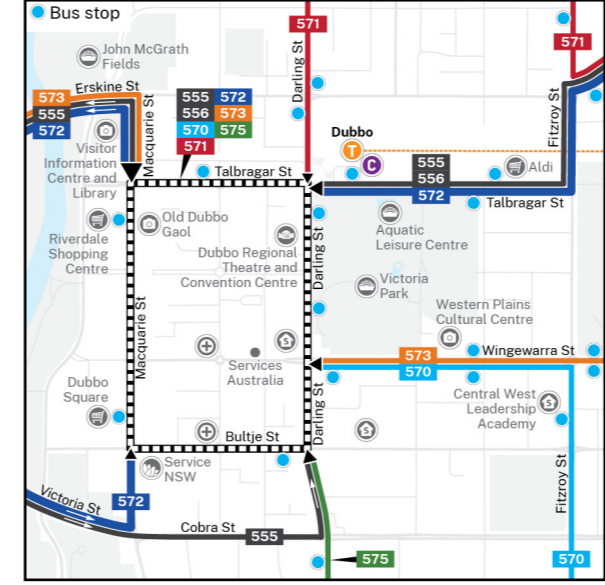

Regional coach and rail services

NSW TrainLink services

For further information on these routes, including ticketing, visit transportnsw.info/regional

Train services

- T** Sydney via Orange, Bathurst and Lithgow

Bus route index

Routes operated by Dubbo Buses

- 570** Orana Mall to Dubbo CBD via Southlakes and Fitzroy St
- 571** Orana Mall to Dubbo CBD via Eastridge and Dubbo Base Hospital
- 572** Orana Mall to West Dubbo via Dubbo Base Hospital and Dubbo CBD
- 573** Orana Mall to West Dubbo via Dubbo CBD and Taronga Zoo
- 575** Orana Mall to Dubbo CBD via Keswick and Tamworth St

Routes operated by Ogden's Coaches

- 555** Narromine to Dubbo via Mitchell Hwy
- 556** Wellington to Dubbo via Geurie and Wongarbron

Narromine inset

Wellington inset

Wongarbron & Geurie insets

Dubbo CBD inset

Legend

- Bus route
- 30-minute weekday frequency
- Route number
- Bus interchange
- Common bus route
- Train line & station
- Limited service
- Coach stop
- Hospital
- Medical centre
- School
- Tertiary education
- Service NSW
- Community facility
- Shopping
- Airport
- Sport facility
- Tourist attraction
- Retirement / aged care